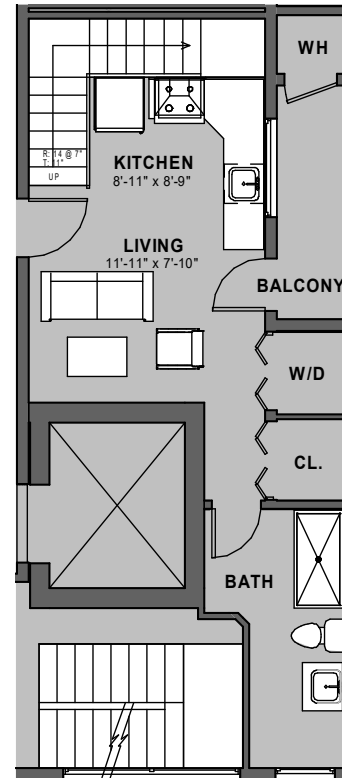

**FLOOR PLAN 20**

FLOOR 3

1 BEDROOM, LOFT, 2 BATH  
1,007 SQ. FT.

MEZZANINE

1 BEDROOM, LOFT, 2 BATH  
1,007 SQ. FT.