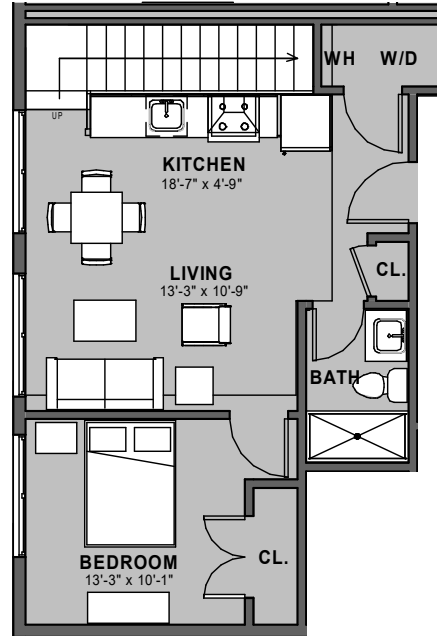

FLOOR PLAN 19

FLOOR 3 →

1 BEDROOM, LOFT, 2 BATH
840 SQ. FT.

MEZZANINE →

1 BEDROOM, LOFT, 2 BATH
840 SQ. FT.