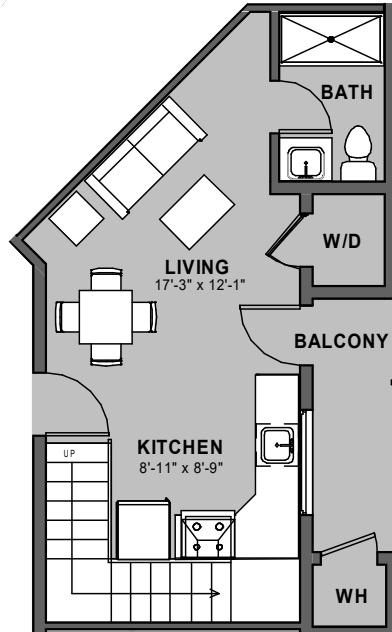

FLOOR PLAN 18

FLOOR 3 →

1 BEDROOM, 2 BATH
810 SQ. FT.

MEZZANINE →

LOFT, 2 BATH
810 SQ. FT.