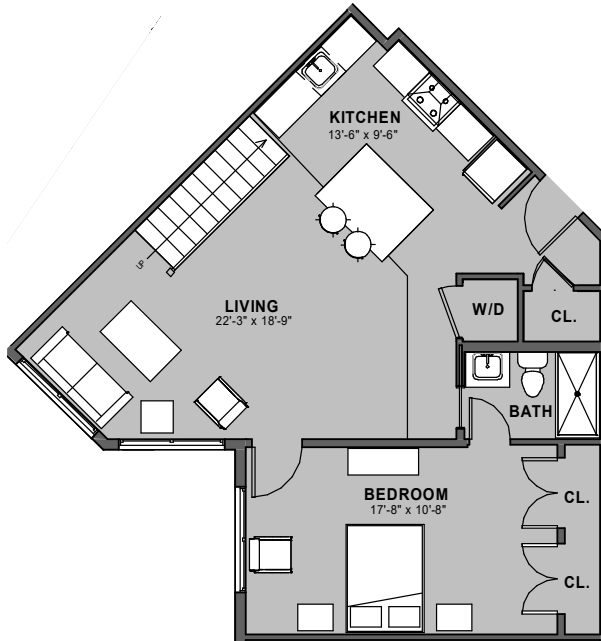

FLOOR PLAN 17

FLOOR 3

1 BEDROOM, LOFT, 2 BATH
1,185 SQ. FT.

MEZZANINE

1 BEDROOM, LOFT, 2 BATH
1,185 SQ. FT.