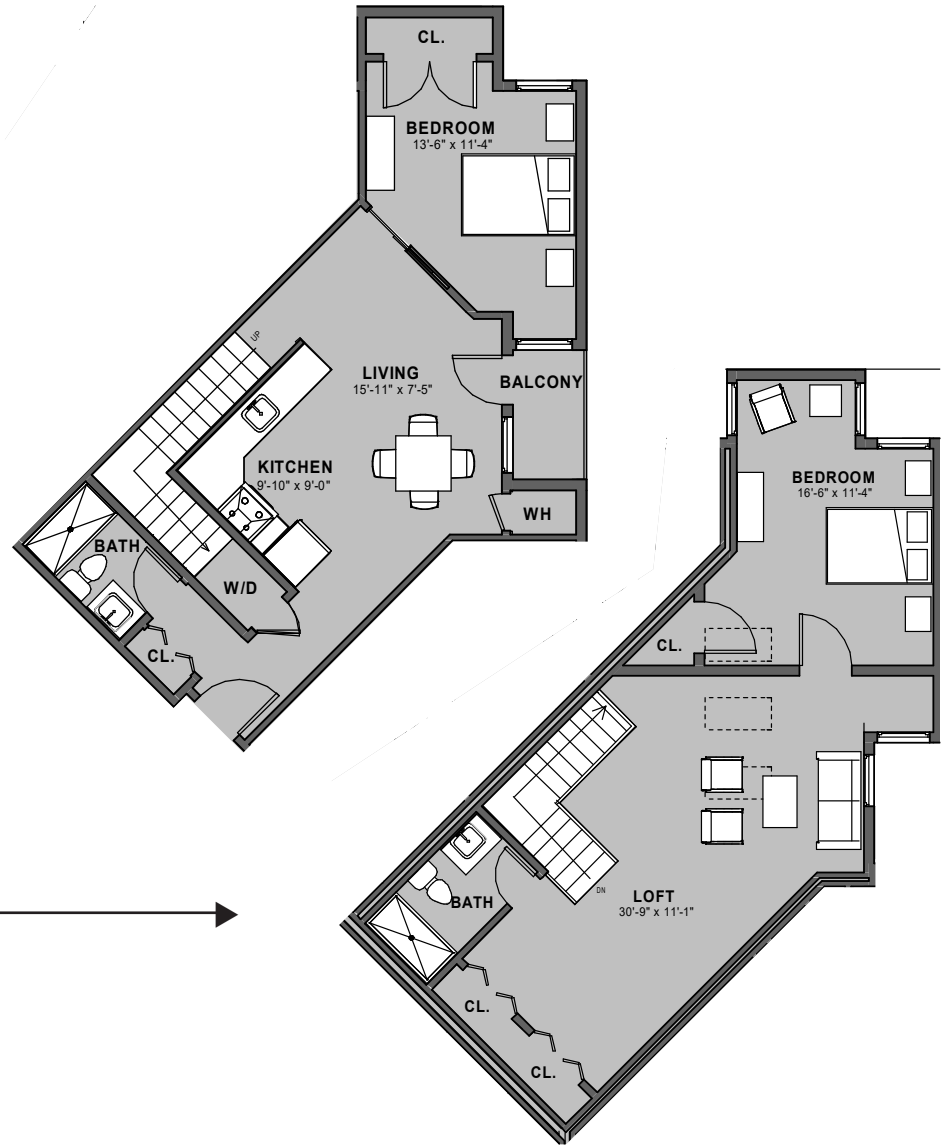

FLOOR PLAN 16

FLOOR 3

2 BEDROOM, LOFT, 2 BATH
1,143 SQ. FT.

MEZZANINE

2 BEDROOM, LOFT, 2 BATH
1,143 SQ. FT.