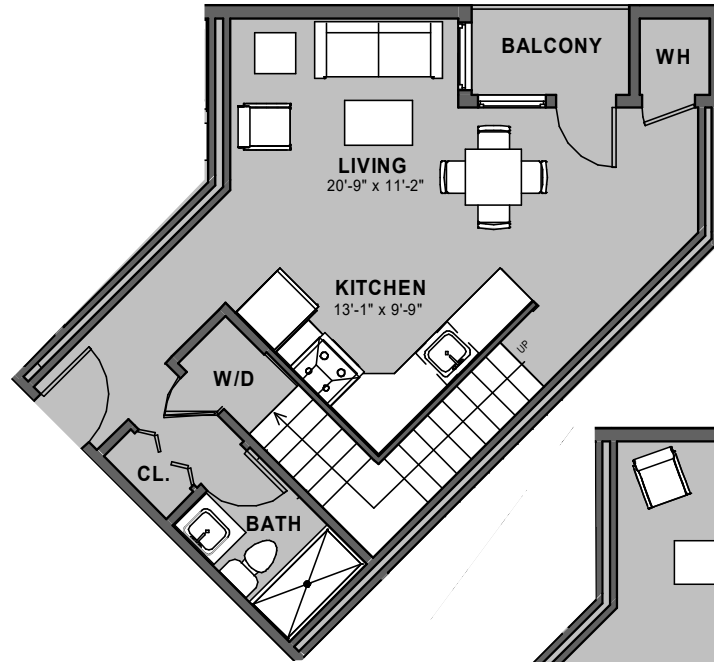

FLOOR PLAN 15

FLOOR 3 →

1 BEDROOM, LOFT, 2 BATH
964 SQ. FT.

MEZZANINE →

1 BEDROOM, LOFT, 2 BATH
964 SQ. FT.