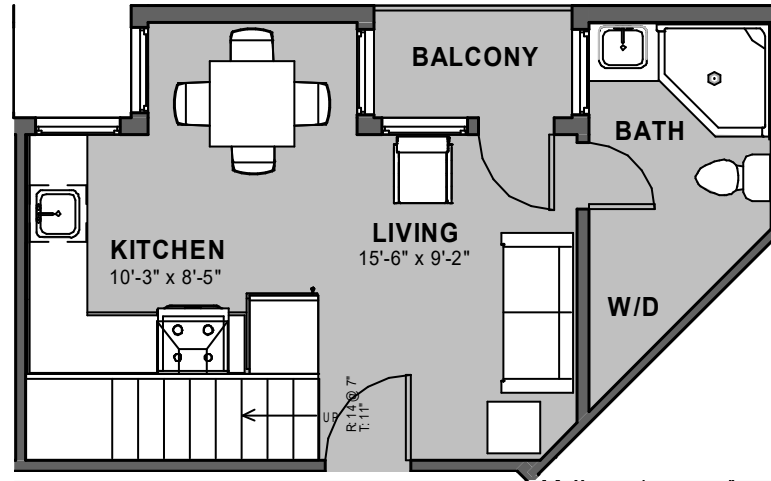

FLOOR PLAN 13

FLOOR 3 →

1 BEDROOM, LOFT 2 BATH
629 SQ. FT.

MEZZANINE →

1 BEDROOM, LOFT, 2 BATH
629 SQ. FT.