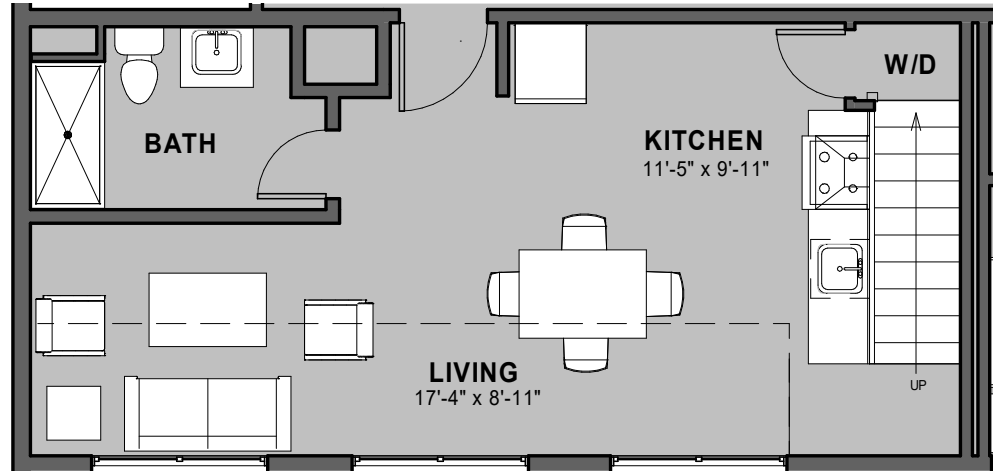

FLOOR PLAN 12

FLOOR 3 →

LOFT, 2 BATH
853 SQ. FT.

MEZZANINE →

LOFT, 2 BATH
853 SQ. FT.