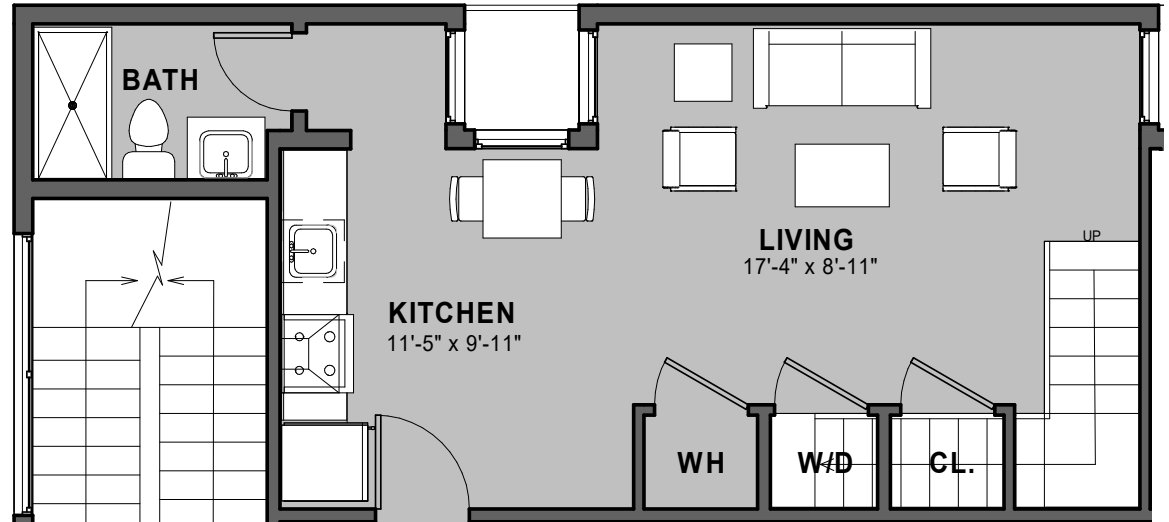

FLOOR PLAN 11

FLOOR 3

1 BEDROOM, LOFT, 2 BATH
824 SQ. FT.

MEZZANINE

1 BEDROOM, LOFT, 2 BATH
824 SQ. FT.